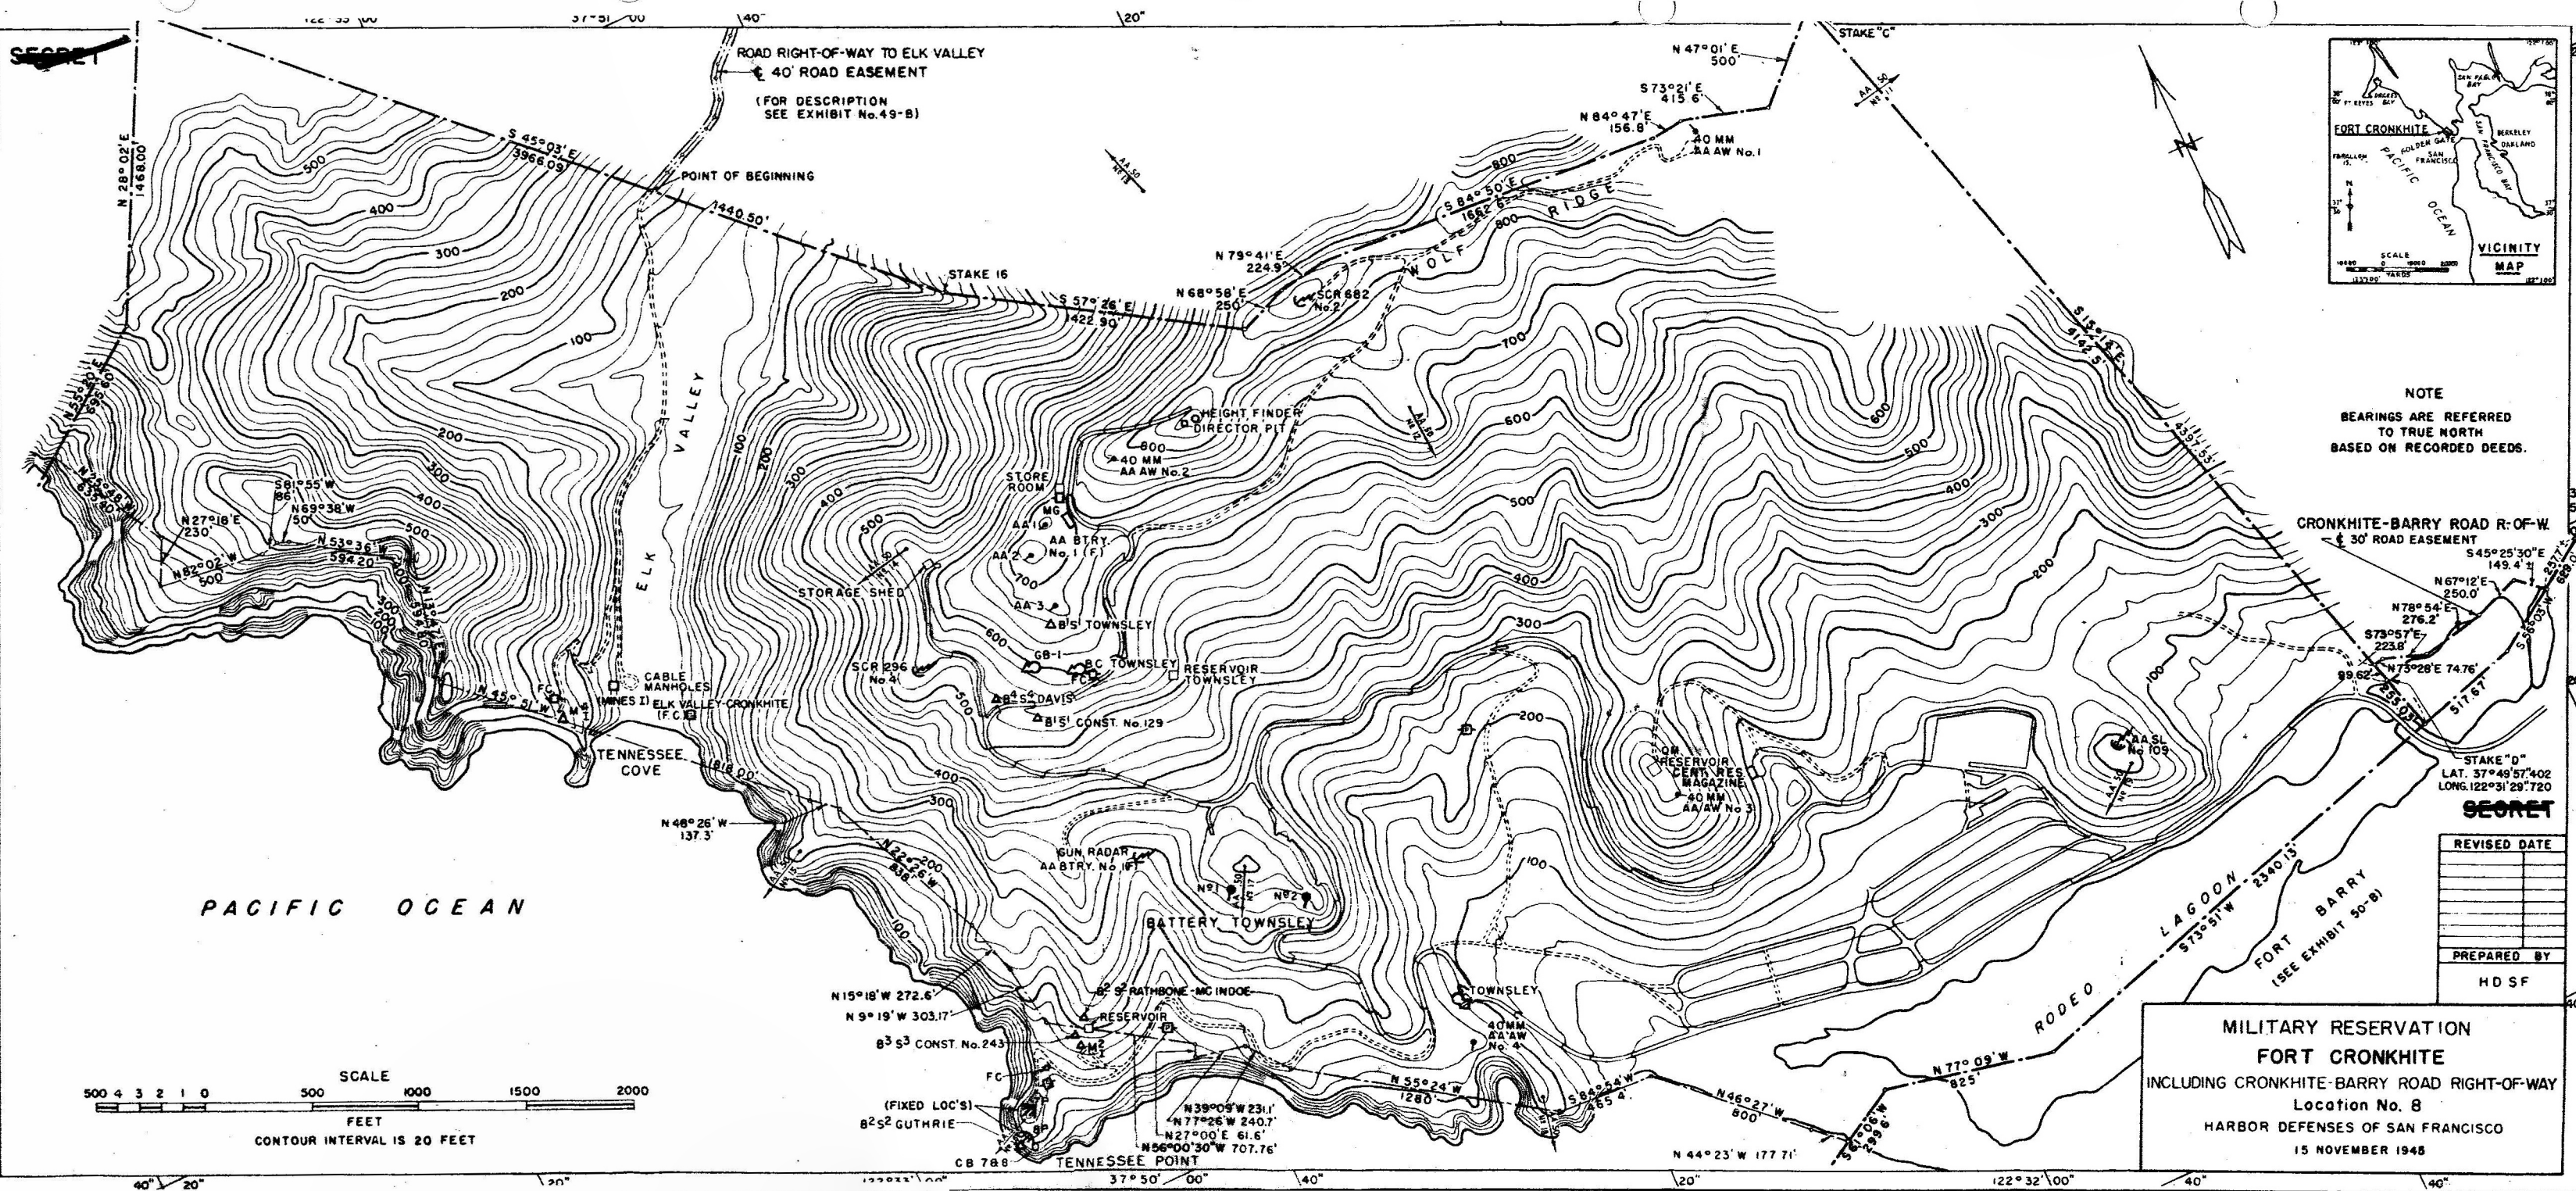

SECRET

NOTE
BEARINGS ARE REFERRED
TO TRUE NORTH
BASED ON RECORDED DEEDS.

MILITARY RESERVATION
FORT CRONKHITE
INCLUDING CRONKHITE-BARRY ROAD RIGHT-OF-WAY
Location No. 8
HARBOR DEFENSES OF SAN FRANCISCO
15 NOVEMBER 1948