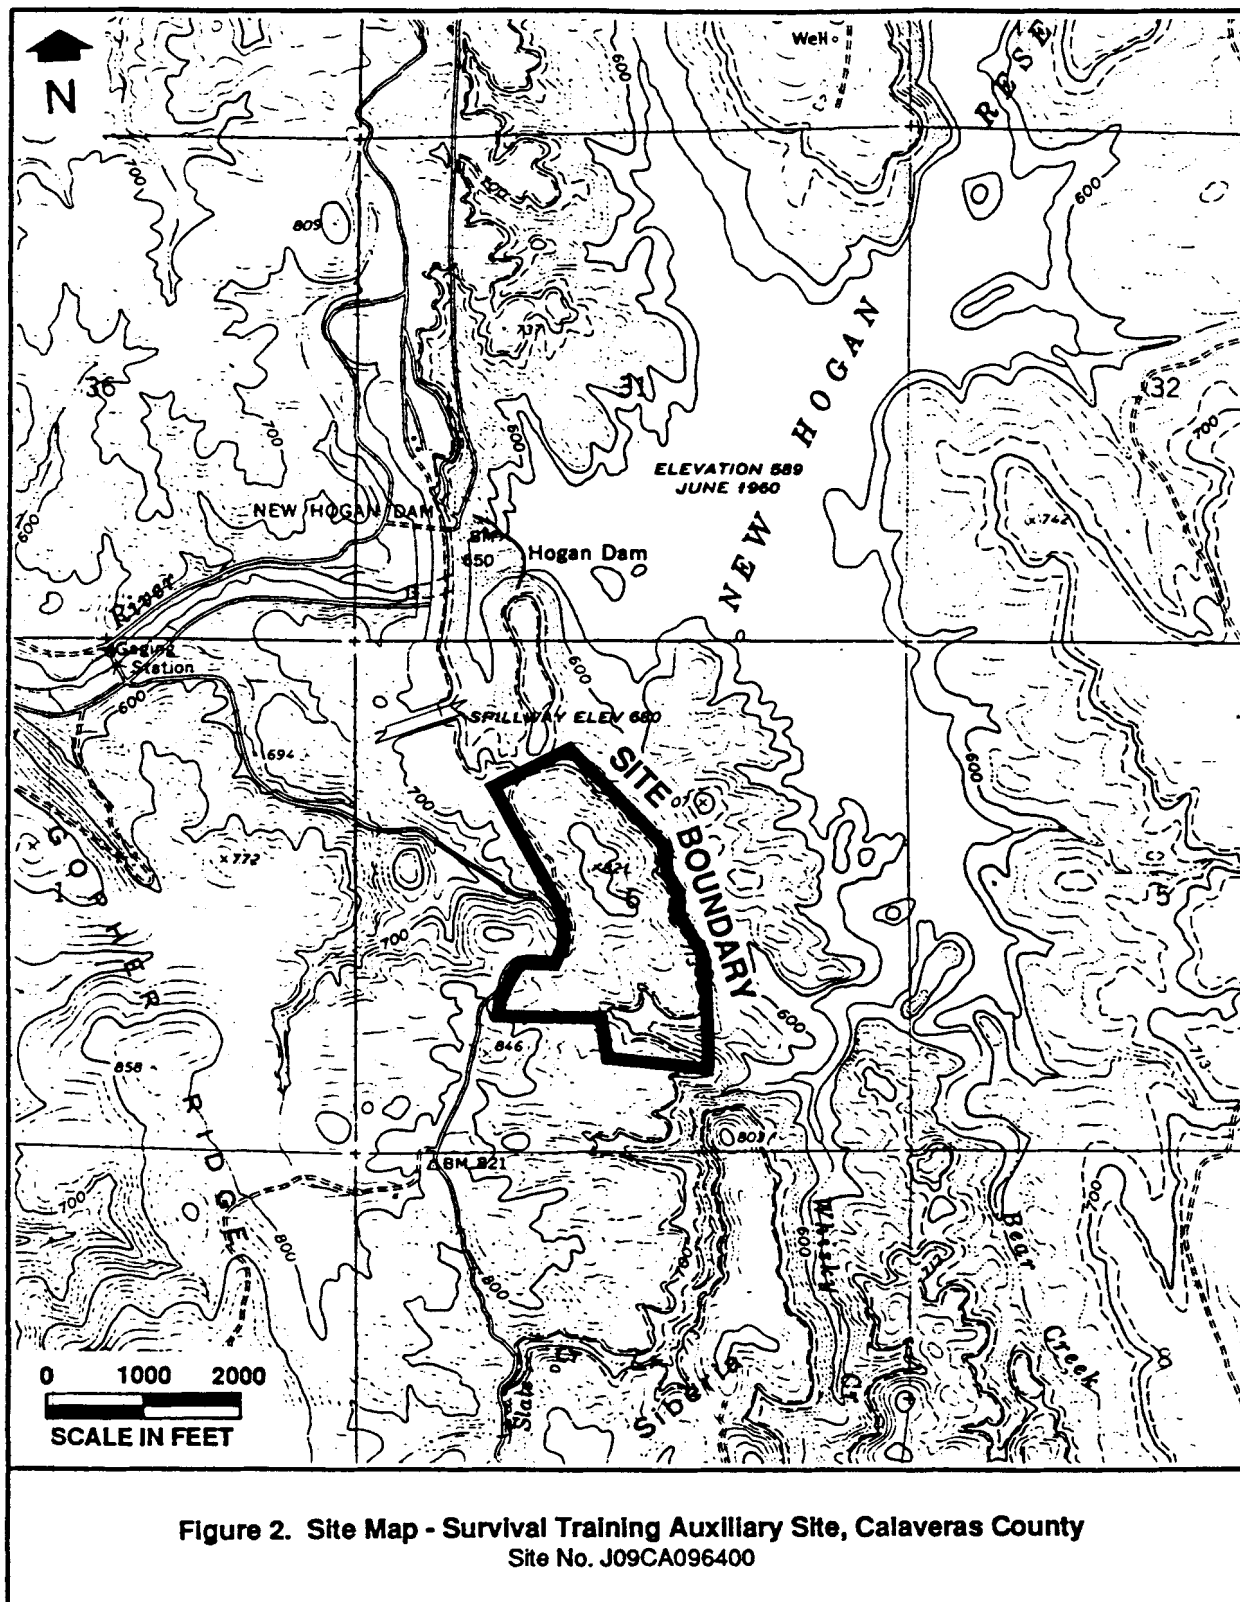

Figure 1. Location Map - Survival Training Auxiliary Site, Calaveras County
 Site No. J09CA096400

SOURCE: USGS 1:250,000 Scale Series Topographic Maps, Sacramento, CA and San Jose, CA Quadrangles

SOURCE: USGS 7.5 Minute Topographic Map, Valley Springs, CA Quadrangle