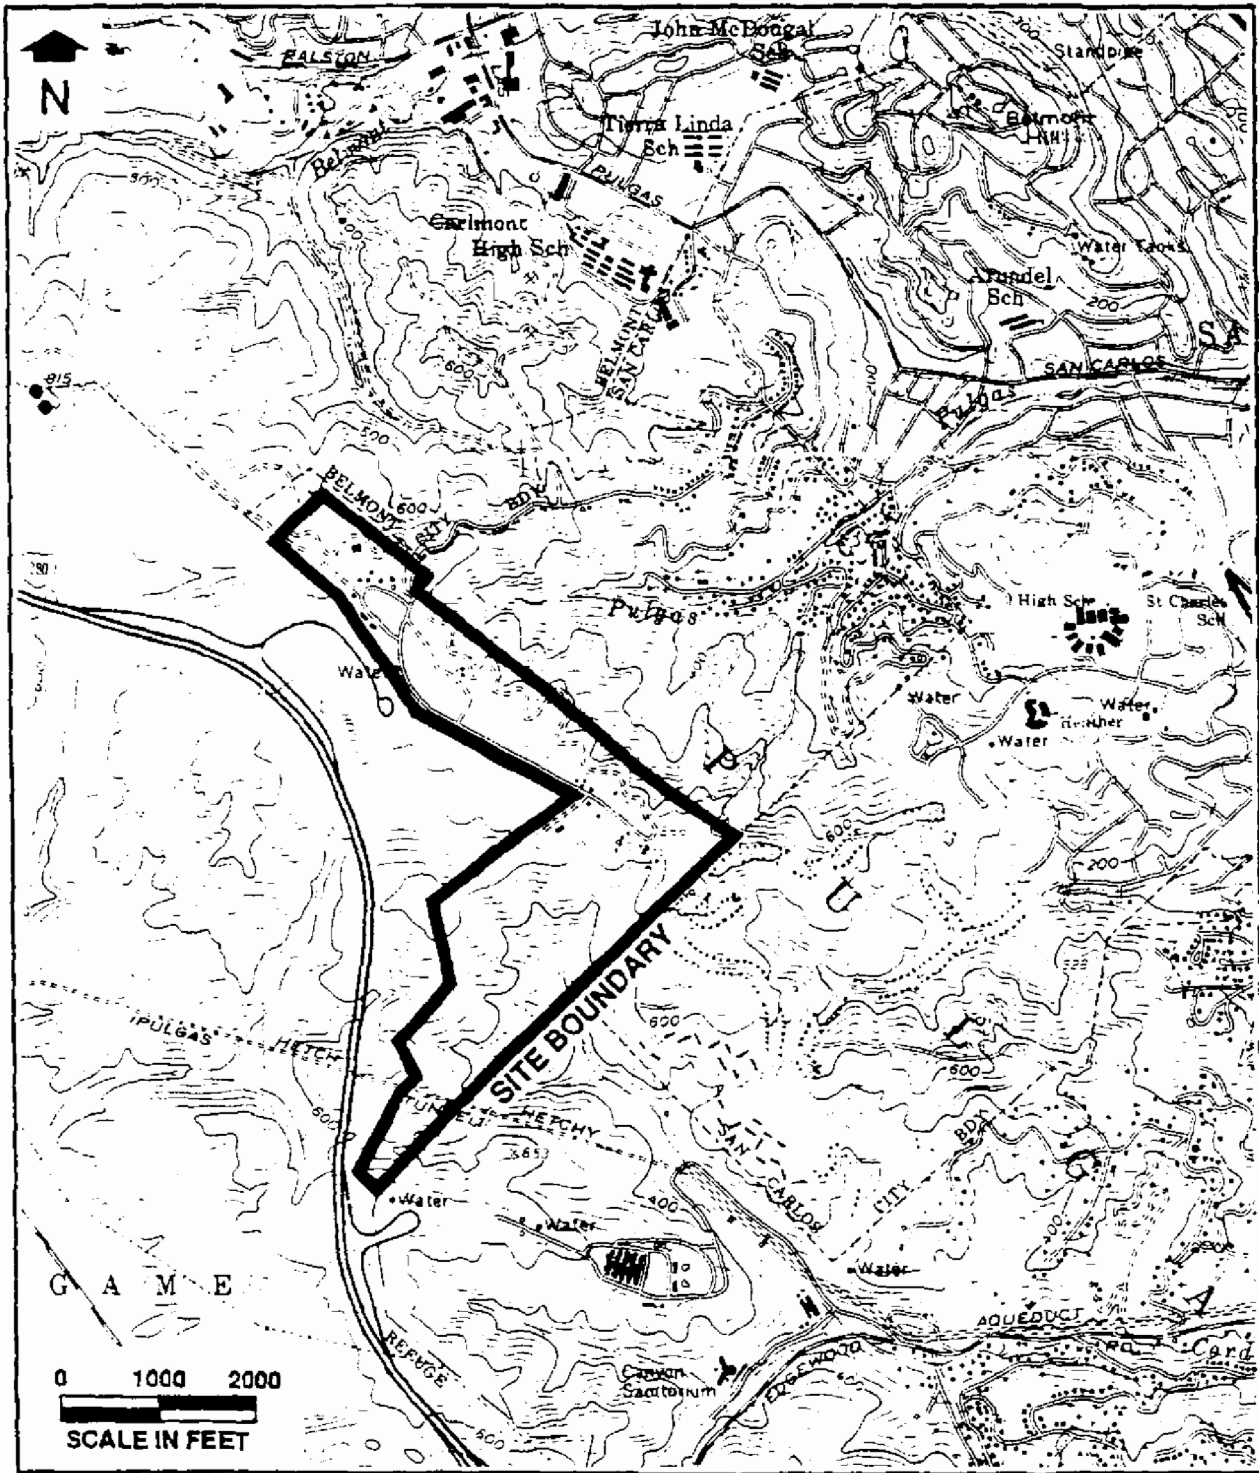

Figure 1. Location Map - Western Remount Area Reception and Training Center
 Site No. J09CA099700

SOURCE: USGS 1:250,000 Scale Series Topographic Map, San Francisco, CA Quadrangle

Figure 2. Site Map - Western Remount Area Reception and Training Center
 Site No. J09CA099700

SOURCE: USGS 7.5 Minute Topographic Maps, San Mateo, CA and Woodside, CA Quadrangles

Figure 3. Detailed Site Map - Western Remount Area Reception and Training Center
 Site No. J09CA099700