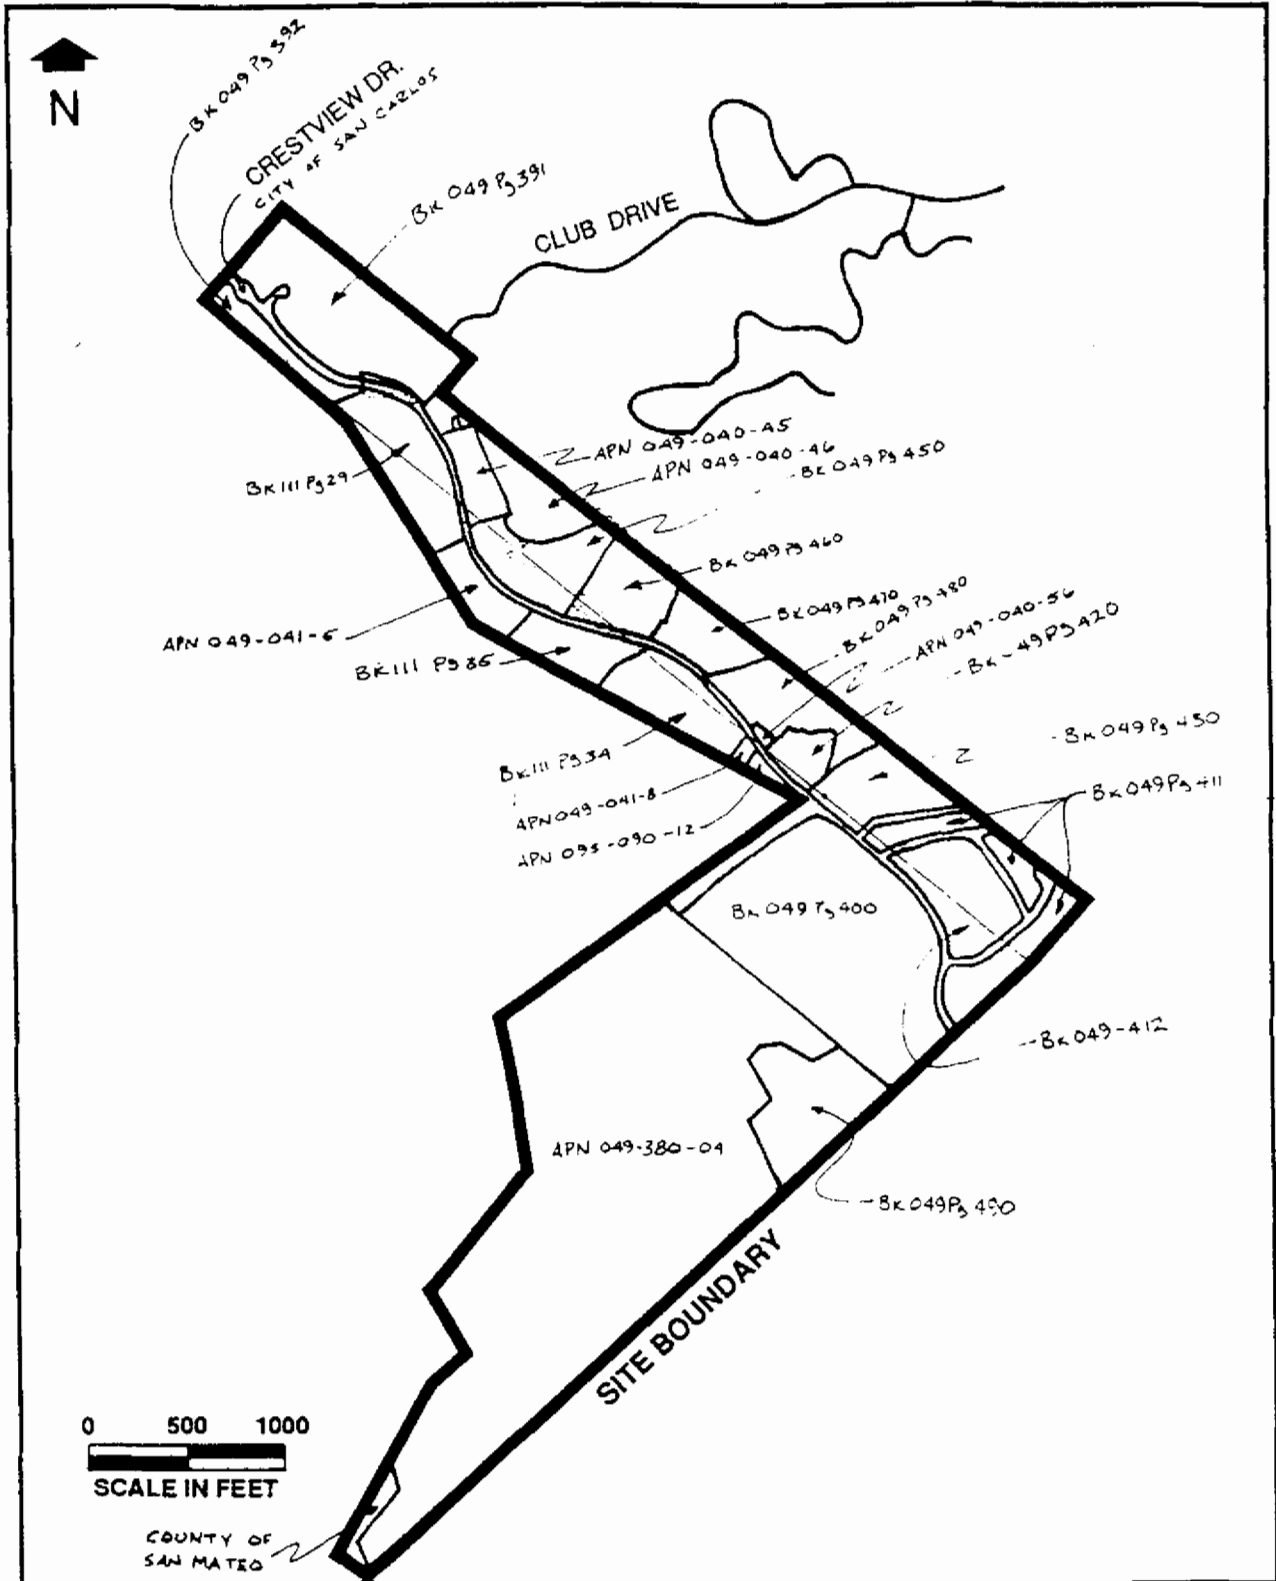

Figure 1. Location Map - Western Remount Area Reception and Training Center
 Site No. J09CA099700

SOURCE: USGS 1:250,000 Scale Series Topographic Map, San Francisco, CA Quadrangle

Figure 2. Site Map - Western Remount Area Reception and Training Center
 Site No. J09CA099700

SOURCE: USGS 7.5 Minute Topographic Maps, San Mateo, CA and Woodside, CA Quadrangles

Figure 3. Detailed Site Map - Western Remount Area Reception and Training Center
 Site No. J09CA099700