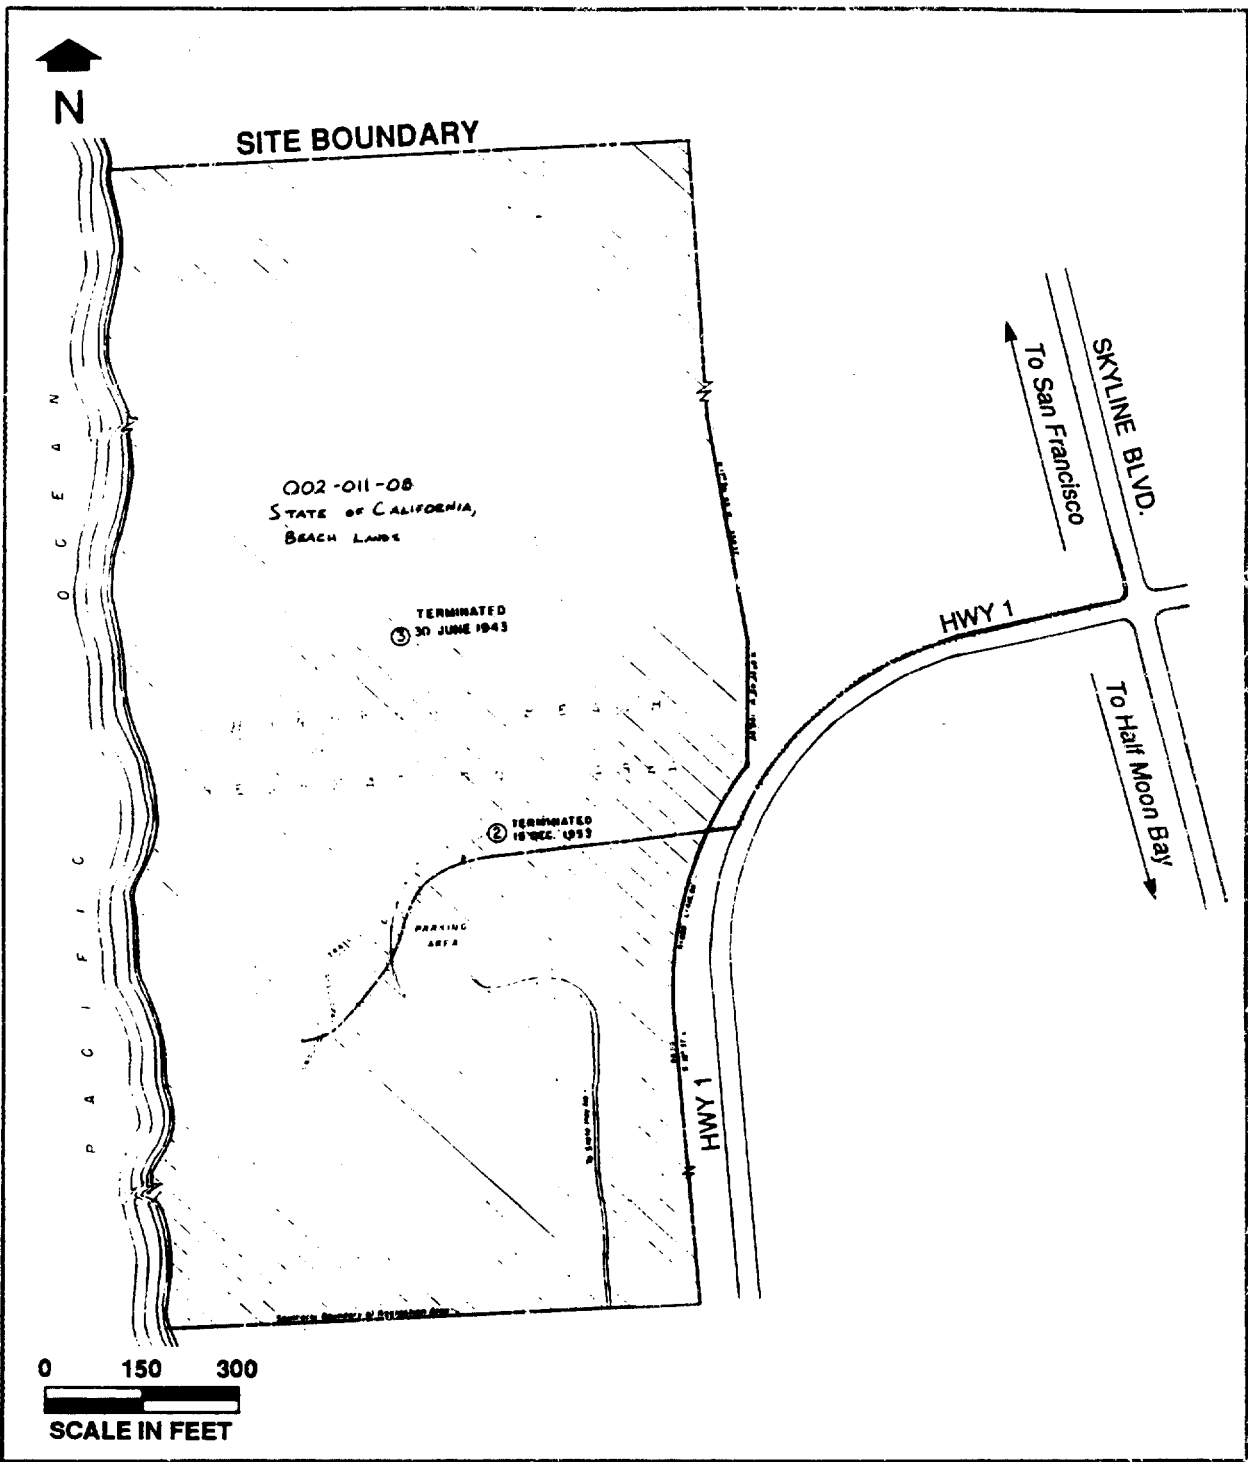

Figure 1. Location Map - Thorton Beach Military Reservation  
 Site No. J09CA096600

SOURCE: USGS 1:250,000 Scale Series Topographic Map, San Francisco, CA Quadrangle

Figure 2. Site Map - Thorton Beach Military Reservation  
 Site No. J09CA096600

SOURCE: USGS 7.5 Minute Topographic Map, San Francisco South, CA Quadrangle

Figure 3. Detailed Site Map - Thorton Beach Military Reservation  
 Site No. J09CA096600