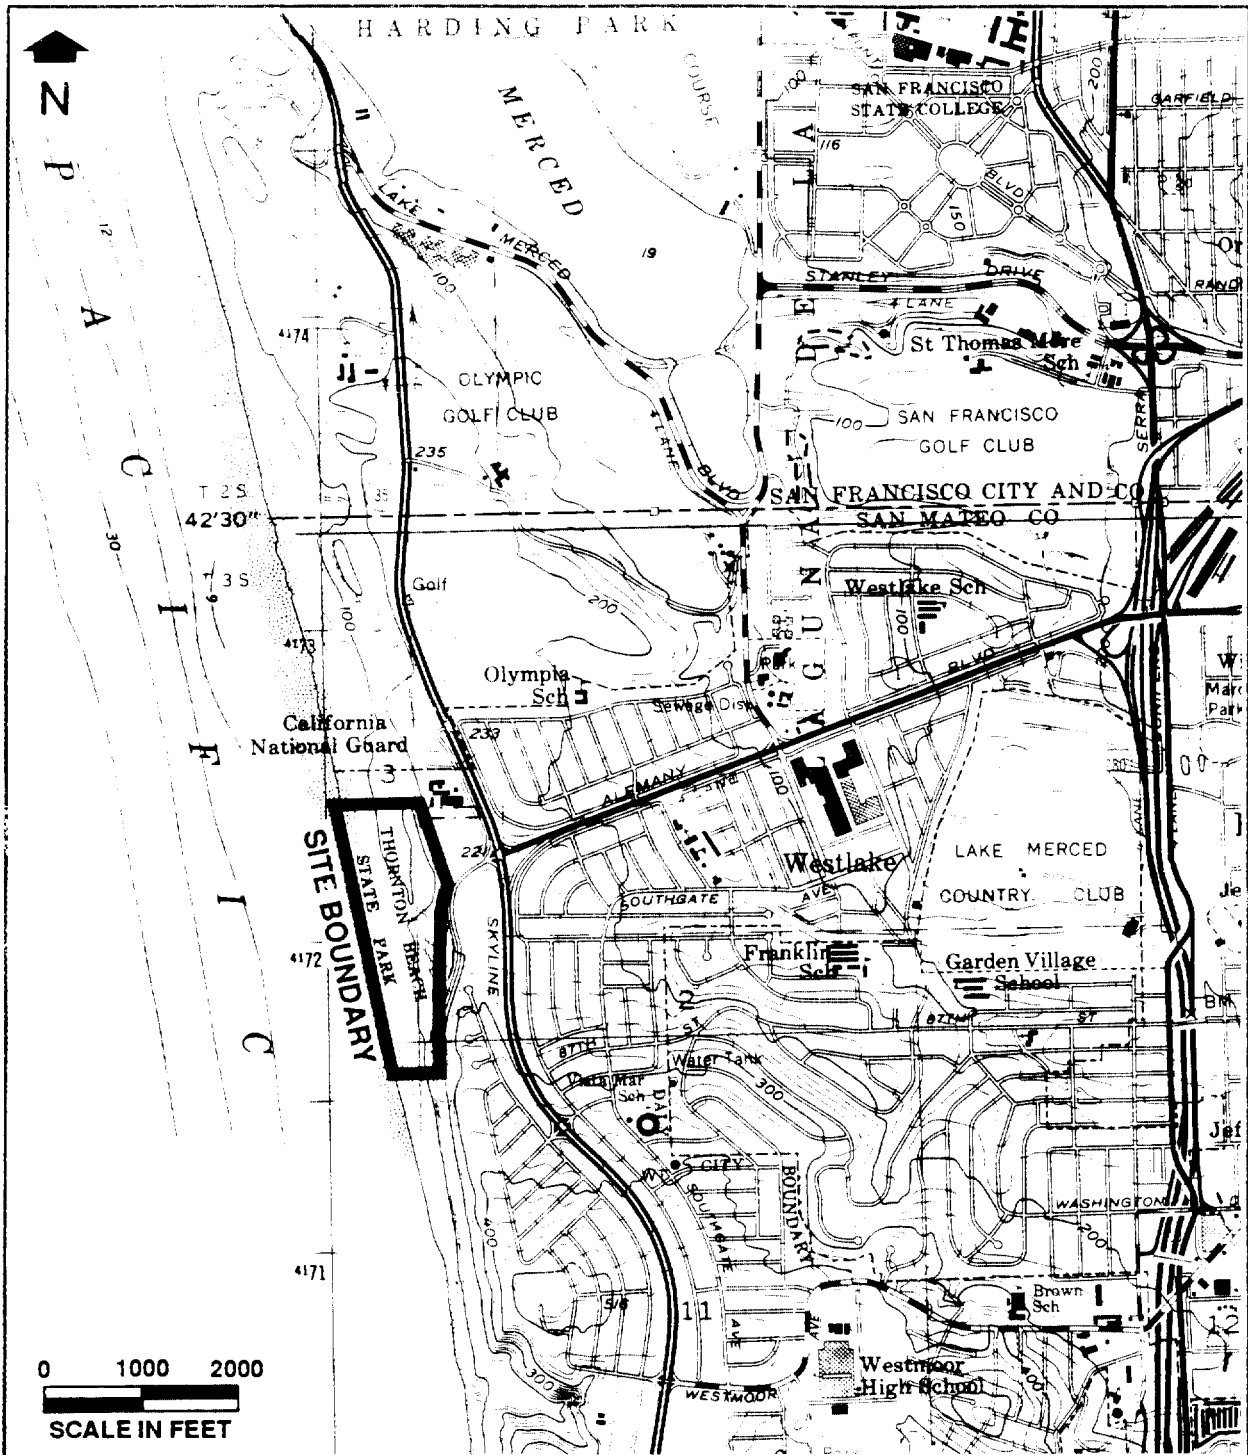

Figure 1. Location Map - Thorton Beach Military Reservation  
 Site No. J09CA096600

SOURCE: USGS 1:250,000 Scale Series Topographic Map, San Francisco, CA Quadrangle

Figure 2. Site Map - Thorton Beach Military Reservation  
 Site No. J09CA096600

SOURCE: USGS 7.5 Minute Topographic Map, San Francisco South, CA Quadrangle

Figure 3. Detailed Site Map - Thorton Beach Military Reservation  
 Site No. J09CA096600