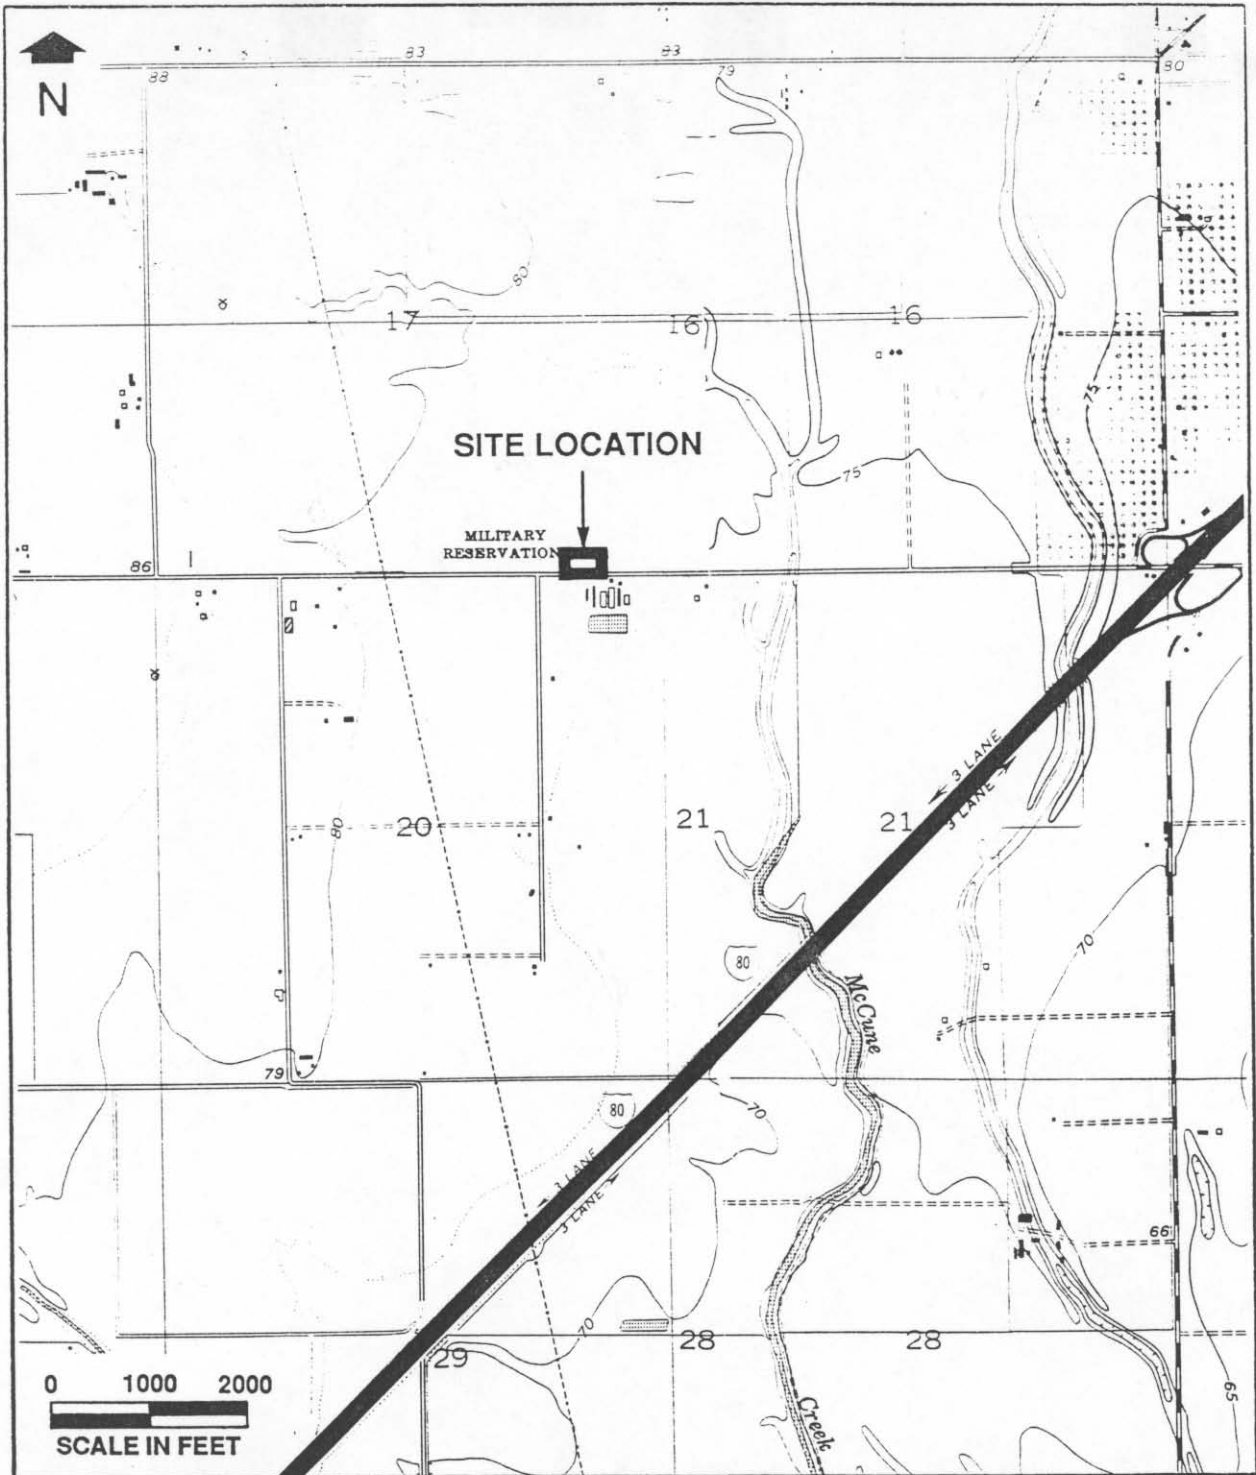

Figure 1. Location Map - Travis Radio Beacon Annex
Site No. J09CA097800

SOURCE: USGS 1:250,000 Scale Series Topographic Maps, Sacramento, CA and Santa Rosa, CA Quadrangles

Figure 2. Site Map - Travis Radio Beacon Annex
 Site No. J09CA097800

SOURCE: USGS 7.5 Minute Topographic Maps, Allendale, CA and Dixon, CA Quadrangles

Figure 3. Detailed Site Map - Travis Radio Beacon Annex
Site No. J09CA097800